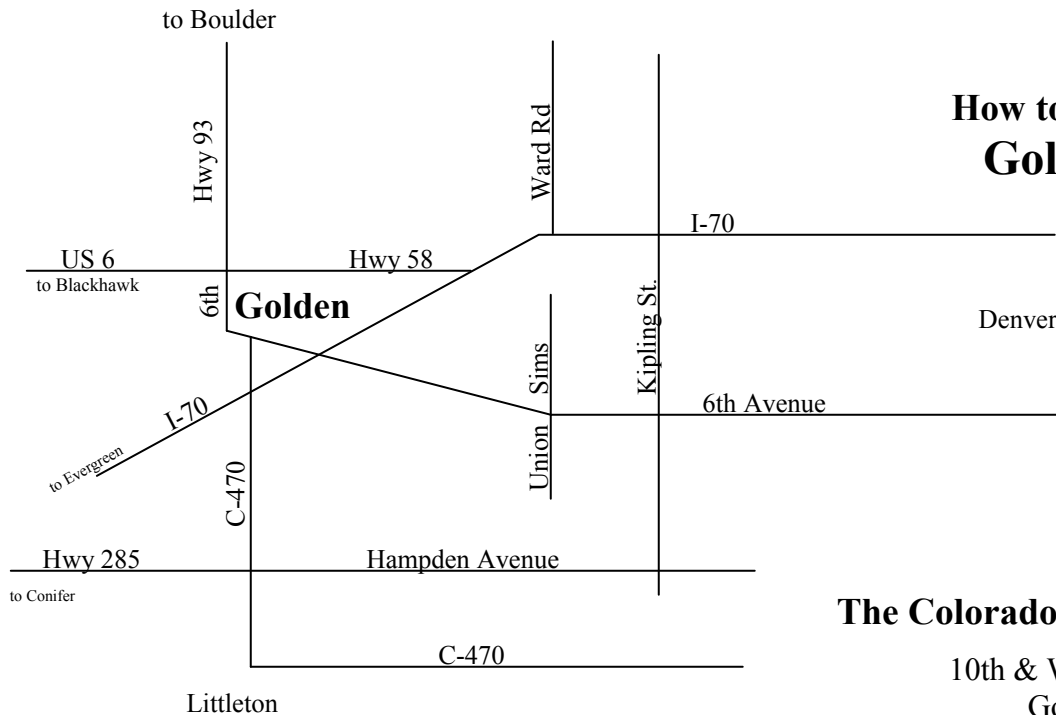

Directions to The Colorado Mountain Club

at the American Mountaineering Center
on the corner of 10th & Washington
in downtown Golden

How to get to Golden

The Colorado Mountain Club

10th & Washington
Golden

parking on the north side of
the AMC, and to the east in the
CoorsTek parking lot

How to get to the American Mountaineering Center

&